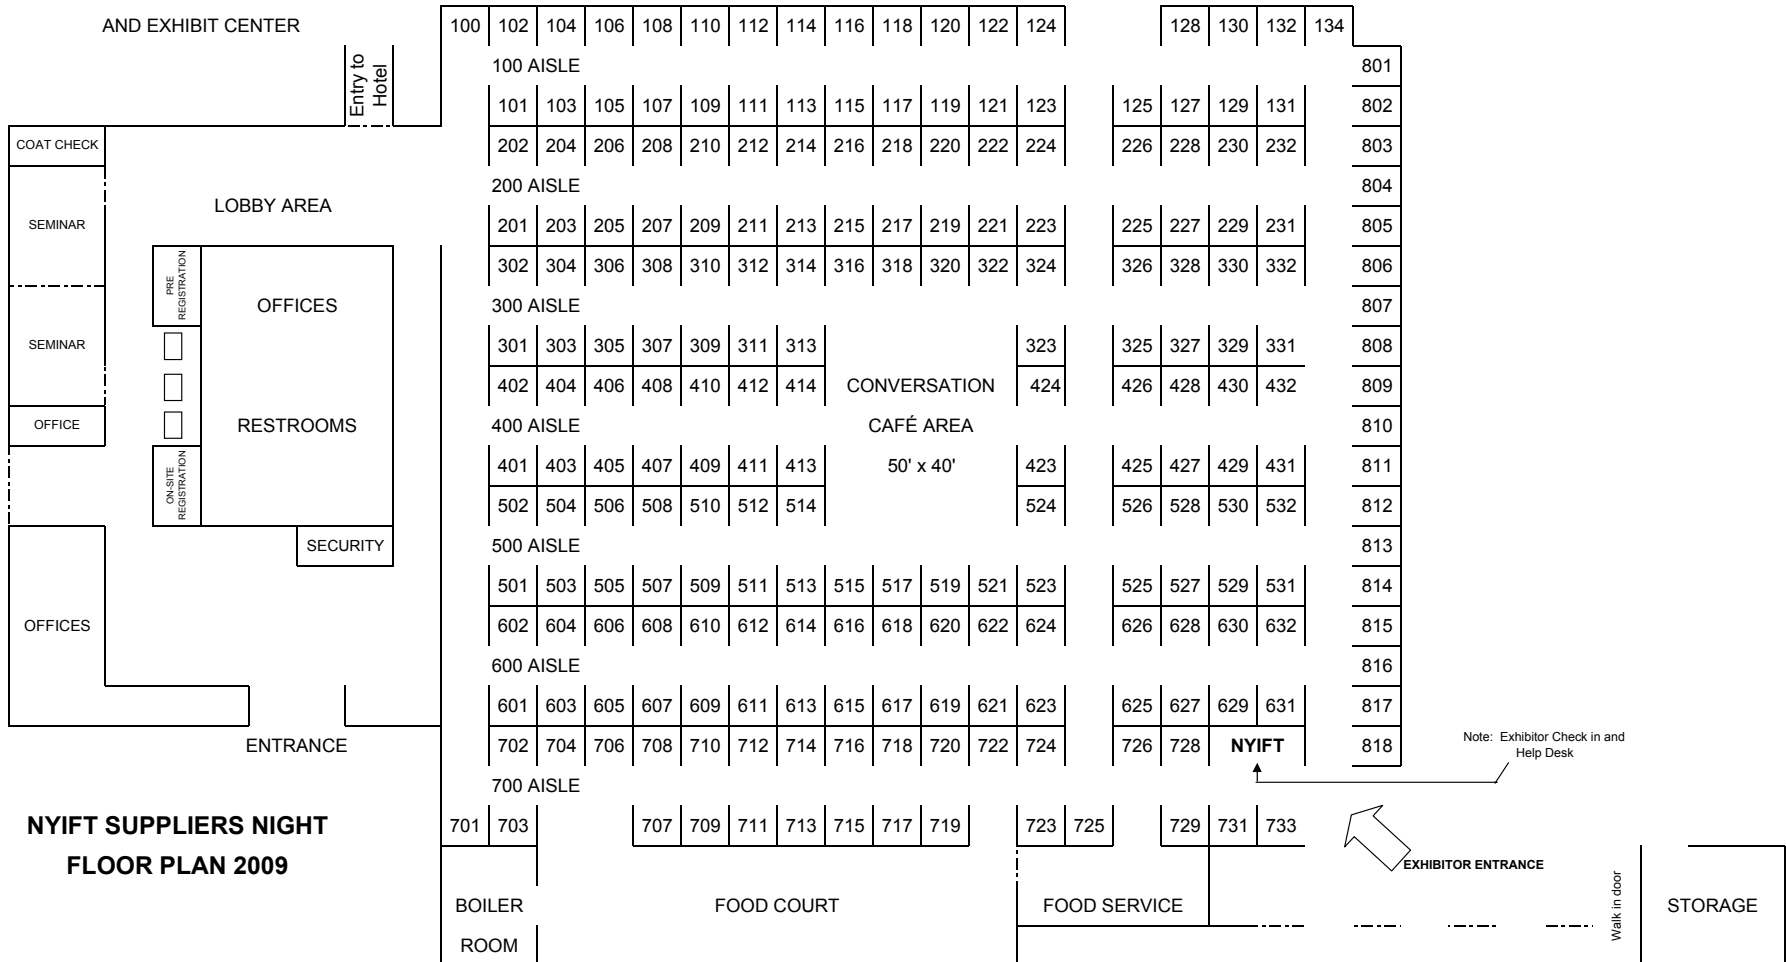

GARDEN STATE CONVENTION  
AND EXHIBIT CENTER

EXIT

**NYIFT SUPPLIERS NIGHT  
FLOOR PLAN 2009**

Note: Exhibitor Check in and Help Desk

Walk in door